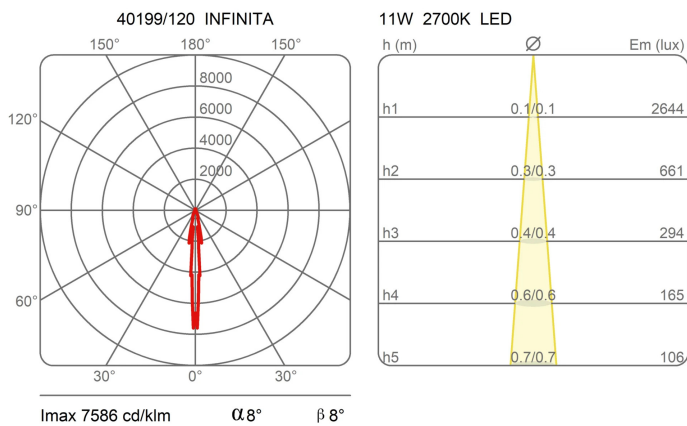

Light Module Infinita

Length 120 cm

Marta Sansoni

colors

Typology Pendant
Utilisation Indoor

24V 10 W 1000 lm

diffuse light

Clear glass lamp body available in three lengths: 70 cm, 120 cm and 150 cm.
Diameter 5,6 cm.

Family	Light module Infinita
Typology	Pendant
Utilisation	Indoor

**Dimensions**

Height	120 cm
Diameter	5,6 cm
Power supply cable length	250 cm
Weight	1.5 Kg

Materials

Structure	glass aluminium	Canopy	aluminium
-----------	-----------------	--------	-----------

Voltage	24V	Watt	10 W
Power unit	Excluded	Lumen	1000 lm
Mounting Power Supply	External	CRI	>90
		Duration	50000 h
		CCT	2700 K
		Energy class	E

Certifications**EcoLabel****Photometric curves**

Colour variant code